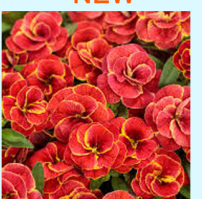

Calibrachoas

TROPICAL
SUNRISE

CORALINA

RISING STAR

NEW
DOUBLE
REDSTONE

LANTANA

OVEREASY MIX

GRAPE PUNCH
MIX