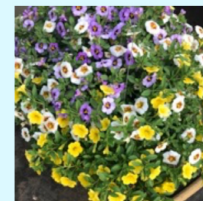

Calibrachoas

TROPICAL
SUNRISE

CORALINA

RISING STAR

NEW
DOUBLE
REDSTONE

LANTANA

OVEREASY MIX

GRAPE PUNCH
MIX