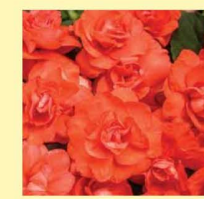

DOUBLE ORANGE