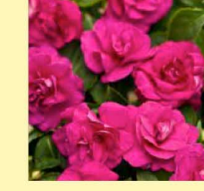

DOUBLE PURPLE